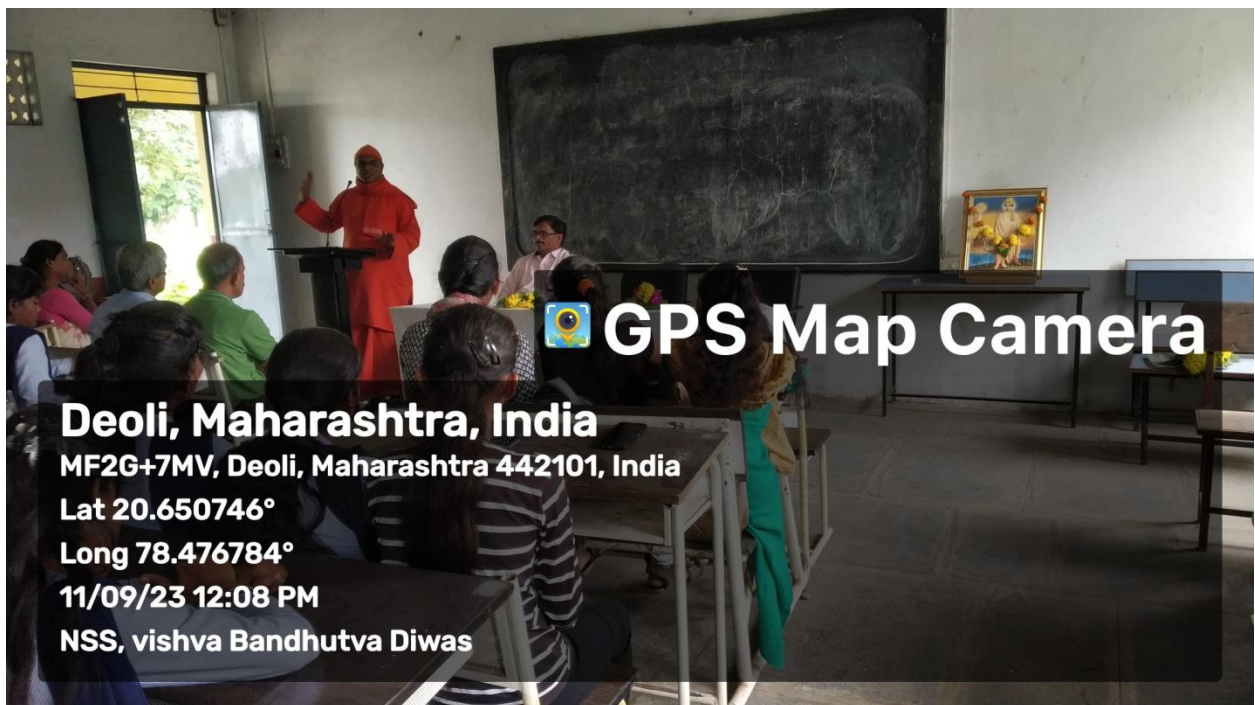

01) Disaster Relief Training Program

National Disaster Relief Force (Familiarization Exercise)

Last Year heavy rain caused flooding and damage. The possibility of such a situation arising this year cannot be ruled out. Accordingly, a training Programme was conducted in Deoli taluka on 23th April 2023 through NDFR. For that the said training was given to the volunteers of National Service Scheme in the R. K. College, Pulgaon.

08) Vishwa Bandhutva Diwas (World Brotherhood Day)

09) Cyber Security Awareness Programme

10) NSS Foundation Day

11) Right to Information (RTI) Awareness Programme

12) Swachata Hi Sewa (Cleaning is a service) at Sewagram Ashram