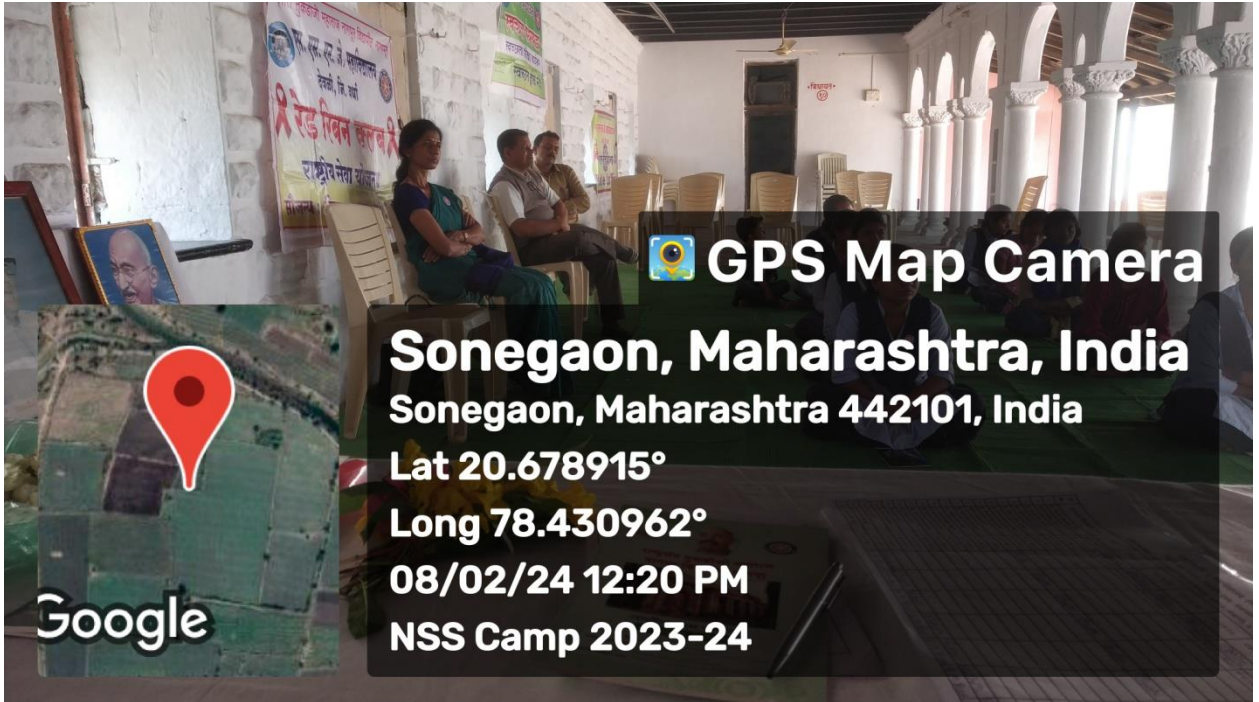

GPS Map Camera

Sonegaon, Maharashtra, India
Sonegaon, Maharashtra 442101, India
Lat 20.678915°
Long 78.430962°
08/02/24 12:20 PM
NSS Camp 2023-24

Google