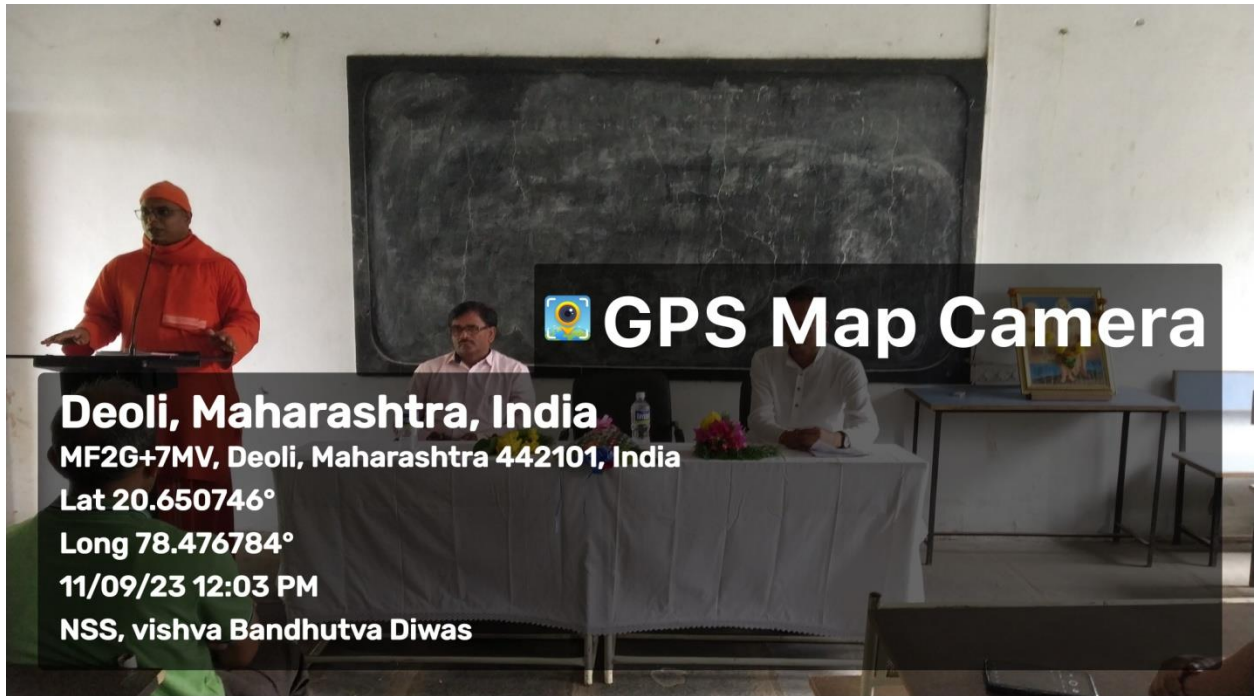

08) Vishwa Bandhutva Diwas (World Brotherhood Day)