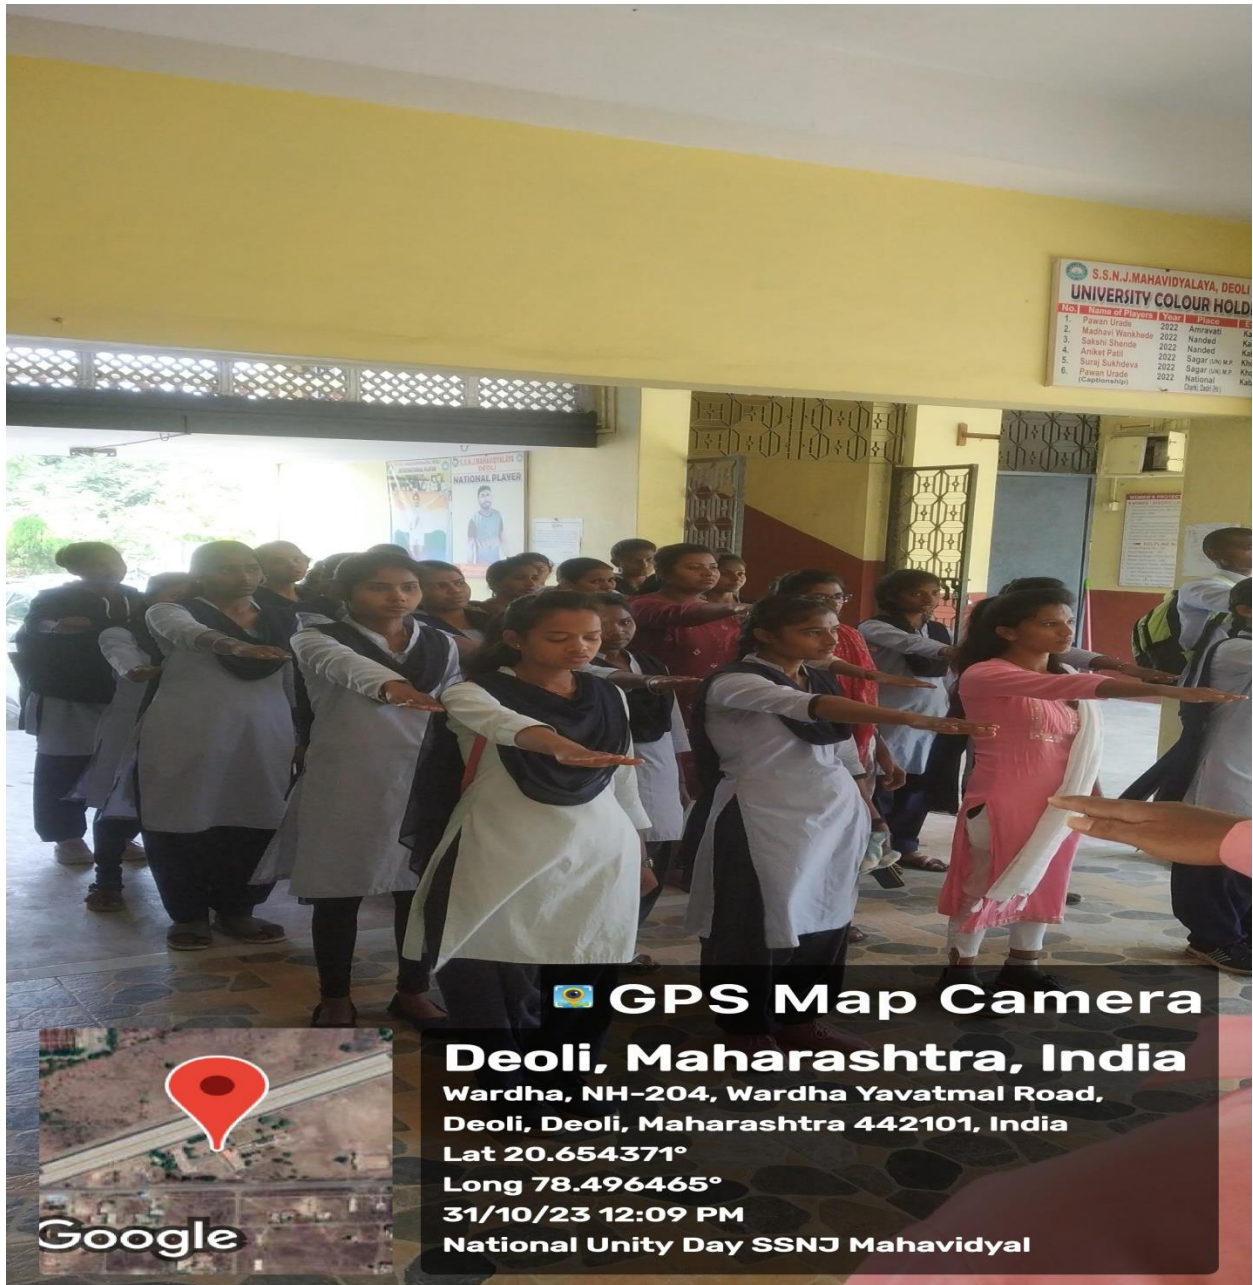

AISHE ID : C-18235

Date : 30 June, 2024

National Service Scheme

Plan of action for the Academic year: 2023-24

Extension activities are a social responsibility to be undertaken by students while learning. These activities offer the learners opportunity to help and serve the community. Service to the community is to be fostered as a social responsibility in the student community. Social issues today are various and varied. They affect every human being directly or indirectly.

01) Disaster Relief Training Program

National Disaster Relief Force (Familiarization Exercise)

Last Year heavy rain caused flooding and damage. The possibility of such a situation arising this year cannot be ruled out. Accordingly, a training Programme was conducted in Deoli taluka on 23th April 2023 through NDFR. For that the said training was given to the volunteers of National Service Scheme in the R. K. College, Pulgaon.

08) Vishwa Bandhutva Diwas (World Brotherhood Day)

09) Cyber Security Awareness Programme

10) NSS Foundation Day

11) Right to Information (RTI) Awareness Programme

12) Swachata Hi Sewa (Cleaning is a service) at Sewagram Ashram

13) Yuva Netrutva Vikasan Pariksha (Youth Leadership Development Exam.)

14) NSS Volunteer Training Programme

15) Blood Donation Camp, Yashwant Mahavidyalaya, Wardha

16) National Unity Day

17) Mahapariniravana Day