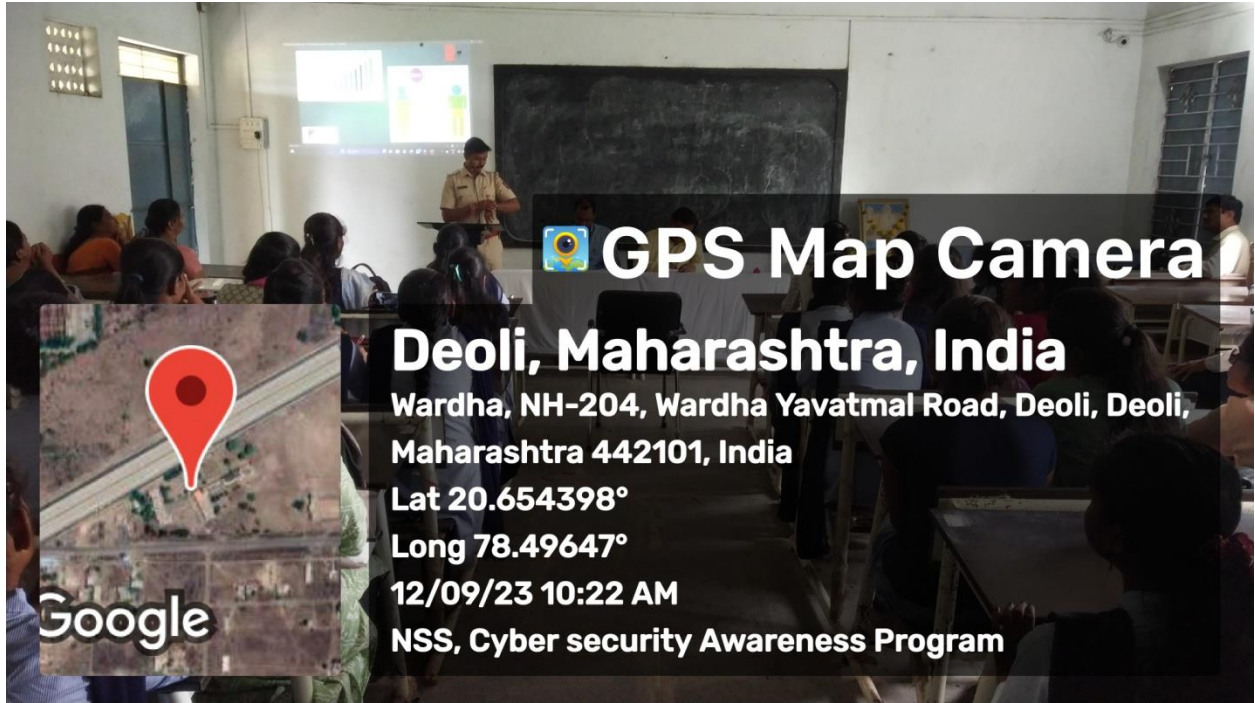

01) Disaster Relief Training Program

National Disaster Relief Force (Familiarization Exercise)

Last Year heavy rain caused flooding and damage. The possibility of such a situation arising this year cannot be ruled out. Accordingly, a training Programme was conducted in Deoli taluka on 23th April 2023 through NDFR. For that the said training was given to the volunteers of National Service Scheme in the R. K. College, Pulgaon.

08) Vishwa Bandhutva Diwas (World Brotherhood Day)

09) Cyber Security Awareness Programme

10) NSS Foundation Day

11) Right to Information (RTI) Awareness Programme

12) Swachata Hi Sewa (Cleaning is a service) at Sewagram Ashram